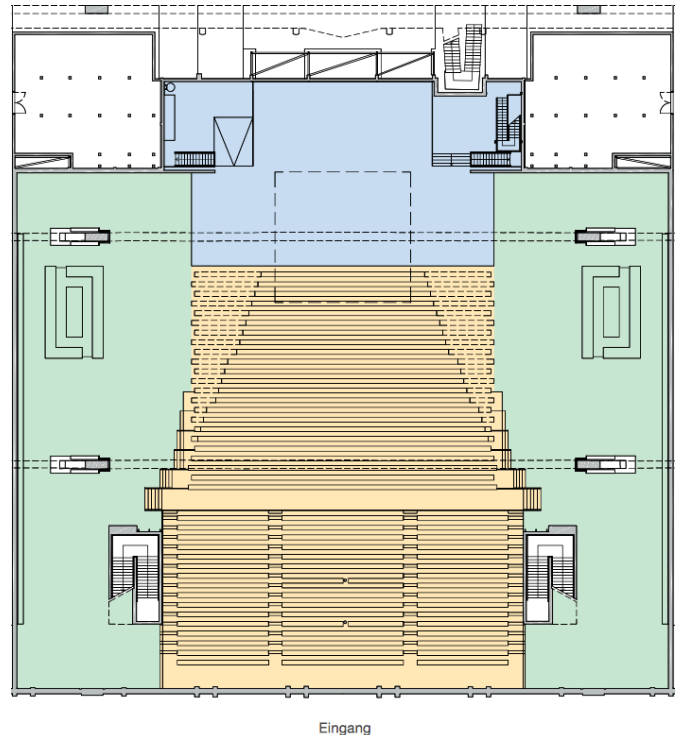

MEHR! Theater

Features:

Features: movable seating (rows: 2,383 people, classroom: 500 people

Banquet: 1,056 people, gala: 480 people), adaptable stage (320 m² to 1.440 m²), catering area

Technical equipment: stage, sound and lighting system, DJ system, projector, projection screen, flipchart, W-LAN/internet/DSL connections, power supply

Usable space: around 4,100 m²

Capacity: depending on event, up to 480 persons (gala), up to 2,400 persons (reception)

There are 500 parking spaces in front of the MEHR!Theater on the hypermarket premises, free parking is also available on Bankstraße.

Location:

City centre	3 km
Underground/train station	800 m
Airport	17 km
Hotel	500 m
Motorway	1.4 km