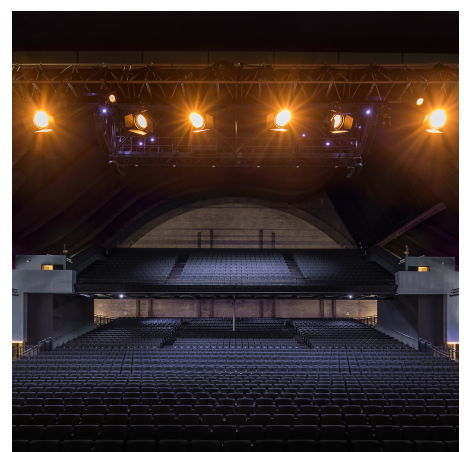

TRAITEUR WILLE

FEINE KOCHKUNST

MEHR! Theater

The MEHR!Theater am Großmarkt is definitely the location to go to for phenomenal shows. Records included. The largest theatre in Hamburg opened in 2015 is also the only one in the world located in an actual food hypermarket. The impressive architecture of the hypermarket's listed hall, which was opened in 1962, is also unique. The theatre, with its curved, almost 21-metre-high roof, offers space of 4,100 m² for every possible event idea.

MEHR!Theater is a magical master of metamorphosis. Venue for concerts featuring international pop, rock or classic stars, for plays and musicals, for presentations, cultural events, balls, celebration evenings, gala dinners, conferences and company celebrations or presentations. A highly flexible area for up to 2,400 guests. In the auditorium, there is the sloping parquet with seating for up to 1,800 people, the separately accessible balcony can accommodate up to 600 guests. Some of the seats can be moved and taken out, meaning that the total area is perfect for every kind of event. On top of this there are the stage productions. Variable use of space, either as centre stage or fringe event, 320 m² to 1,440 m² in size. The additional bars work perfectly as areas for entertaining guests, buffets or meet & greet areas.

MEHR!Theater offers the greatest possible space to play with, flexibility and an internationally unique atmosphere for your event in Hamburg.

MEHR! Theater

Features:

Features: movable seating (rows: 2,383 people, classroom: 500 people

Banquet: 1,056 people, gala: 480 people), adaptable stage (320 m² to 1.440 m²), catering area

Technical equipment: stage, sound and lighting system, DJ system, projector, projection screen, flipchart, W-LAN/internet/DSL connections, power supply